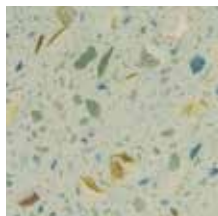

Rushmore Granite ● ♻️
683AR

Rye Granite ♻️
627AR

Mocha Granite
719A

Yellowstone Granite
760A

Yorkshire Tan Granite
757A

Denali Granite
759A

Aztec Granite ♻️
681AR

Moscada Granite
751A

Cinder Granite ♻️
679AR

Allspice Granite ♻️
685AR

Sonora Granite ♻️
660AR

Sedona Granite
706A

Indigo Granite
736A

Lava Granite
657A

BOULDER

South Beach Boulder
811A

Speckled Hen
957A

Solar Eclipse
933SA

SHELL

Summer Beach
426A

Makena Beach
424A

Kauai Beach
428A

Lanikai Beach
429A

- NOTES:**
1. Photos of MEGANITE® color samples can look different from actual color samples.
 2. Visual inspection and approval of actual color samples must be done prior to placing an order and fabrication.
 3. Darker colors tend to require more attention than lighter colors.
 4. Your designer or fabricator can offer suggestions regarding color selection.
 5. Dark colors are not suitable for all applications as normal usage will show signs of wear and will require more maintenance.
 6. 090A, 508SA, 519SA, 703SA, and 704SA are colors that appear lighter or darker depending on viewing angle. Consider specifying stacked edge and v-groove cove/edge.